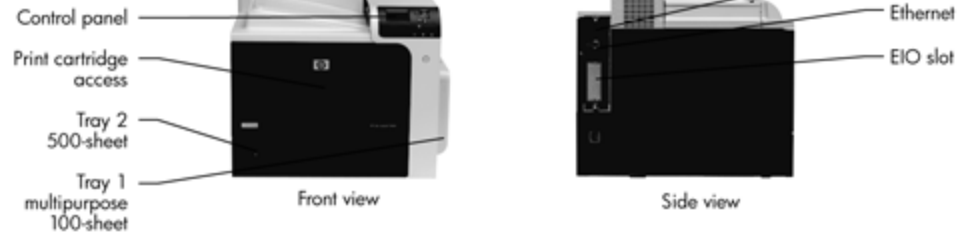

Post Warranty Service, Next Business Day Onsite Call-to-Repair with DMR: 1 year

HZ108PE

Post Warranty Service, Second Business Day Onsite Call-to-Repair with DMR: 1 year

HZ112PE

HP Color LaserJet Enterprise CP4020 series

(CP4025dn shown)

Jetdirect Products

- [HP High-Performance Secure EIO Hard Disk (J8019A)](#)
- [HP Jetdirect 620n Fast Ethernet Print Server (J7934G)](#)
- [HP Jetdirect 635n (J7961G) (Discontinued)](#)
- [HP Jetdirect 640n Print Server (J8025A)](#)
- [HP Jetdirect ew2500 802.11b/g Wireless Print Server (J8021A)](#)
- [HP Jetdirect 690n (J8007G) (Discontinued)](#)
- [HP Jetdirect 695nw Print Server (J8024A)](#)

Accessories

HP Universal Print Driver for Windows 5.2

HP Universal Print Driver for Windows (J7980A/J7981A)

HP Web Jetadmin Software 10.3

HP Web Jetadmin Software 10.3 (J6052AA)

Memory and mass storage

DDR2 DIMM (200-pin): 256 MB (CE466A) (Discontinued)

HP 512 MB DDR2 200-pin x32 DIMM (CE467A)

Connectivity

HP 1284B Parallel Card (J7972G)

Paper-handling accessories

HP Color LaserJet 500-sheet Paper Feeder and Cabinet (CC422A)

HP Color LaserJet 500-sheet Paper Tray (CC425A)

HP Postcard Media Insert Tray (CC497A)

Maintenance kits

HP Color LaserJet CE246A 110V Fuser Kit (CE246A)

HP Color LaserJet CE247A 220V Fuser Kit (CE247A)

HP Color LaserJet CE249A Image Transfer Kit (CE249A)

LaserJet font solutions

HP BarCode Printing Solution/USB (HG271US)

HP BarCodes and More/Hi-Speed USB (HG281US)

HP Scalable BarCode Font Set/Hi-Speed USB (HG282UT)

HP Blue Kit Full Color IPDS Emulation USB (HG363UC)

Compatible Supplies

HP LaserJet Cartridges and Kits

HP 647A Black Original LaserJet Toner Cartridge ([CE260A](#))

HP 648A Cyan Original LaserJet Toner Cartridge ([CE261A](#))

HP 648A Yellow Original LaserJet Toner Cartridge ([CE262A](#))

HP 648A Magenta Original LaserJet Toner Cartridge ([CE263A](#))

HP 648A Toner Collection Unit ([CE265A](#))

HP Color LaserJet CE246A 110V Fuser Kit ([CE246A](#))

HP Color LaserJet CE247A 220V Fuser Kit ([CE247A](#))

HP Color LaserJet CE249A Image Transfer Kit ([CE249A](#))

Compatible Paper Products

Top Recommended Papers

HP Premium Glossy Presentation Paper

8.5 x 11 in	32 lb	250 sheets	CG988A

HP Laser Glossy Brochure Paper

8.5 x 11 in	52 lb	100 sheets	Q6608A
8.5 x 11 in	40 lb	150 sheets	Q6611A