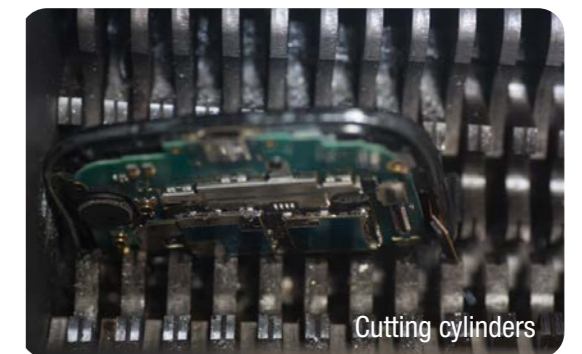

This unique product only requires standard power, unlike industrial shredders that need special power requirements, dedicated areas in your facility because of noise and dust. Our FlashEx is "plug and play" and can be used anywhere in the work place.

The FlashEx has a specially designed solid cutting head which grabs the material with specially designed claw like cutting cylinders pulling material into the unit. It automatically reverses itself on thicker material until the item is totally destroyed to 4x15mm end waste particle. The FlashEx has incorporated an Auto Safety feed opening, keeping the operator safe but still able to watch the destruction through the viewing window. The i-control operation unit is guaranteeing an easy-to-use machine and provides full control to the operator.

The intimus FlashEx is the only safe and reliable way to protect and destroy your sensitive multimedia and digital formats in the workplace in real time, not having to store it for pick up, increasing the potential for data theft. Call us today for more details on this product and let us share our complete product portfolio with you on our complete line of information destruction devices.