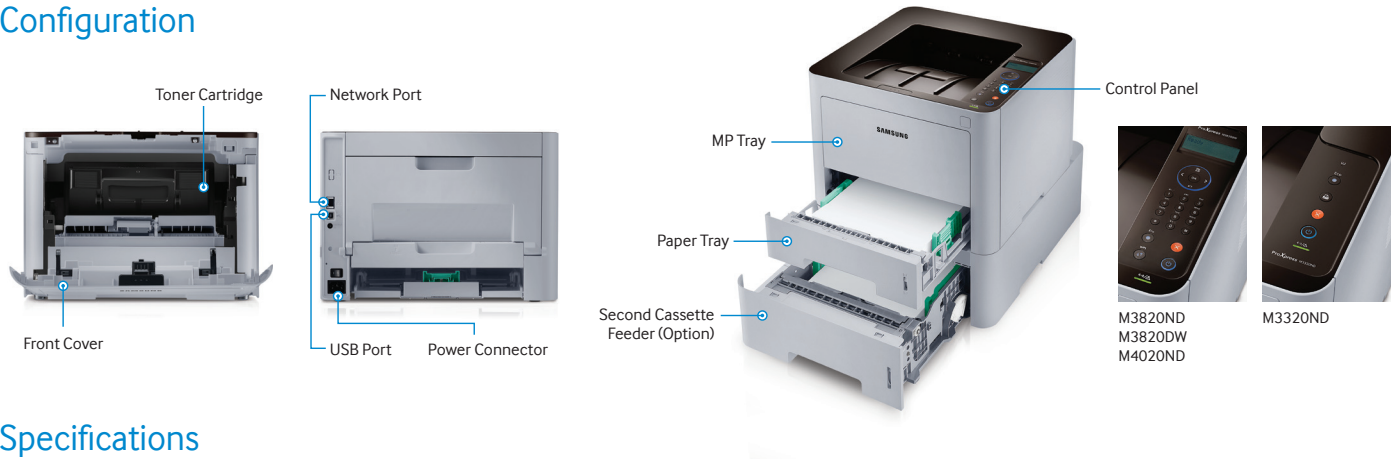

Samsung Printer ProXpress

M4020 | 3820 | 3320 series

Configuration

Specifications