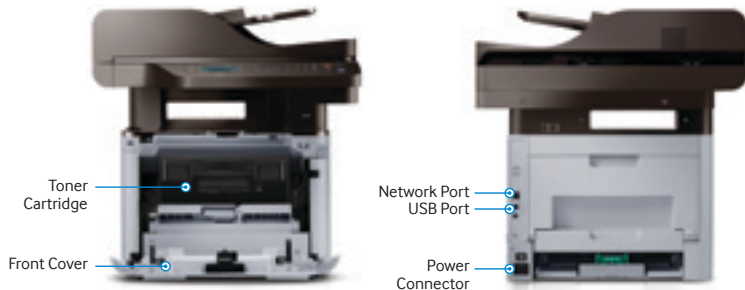

Enterprise-level document security offers greater control of user, document and network access.

Streamline printing with ease-of-use design

Easy Printer Manager for smooth print operation from toner and job accounting to device settings.

Easy Document Creator to create and share digital documents in multiple formats with minimal effort.

Easy secure printing with a built-in numeric key pad.

SAMSUNG

Samsung Multifunction ProXpress M4070FR

Configuration