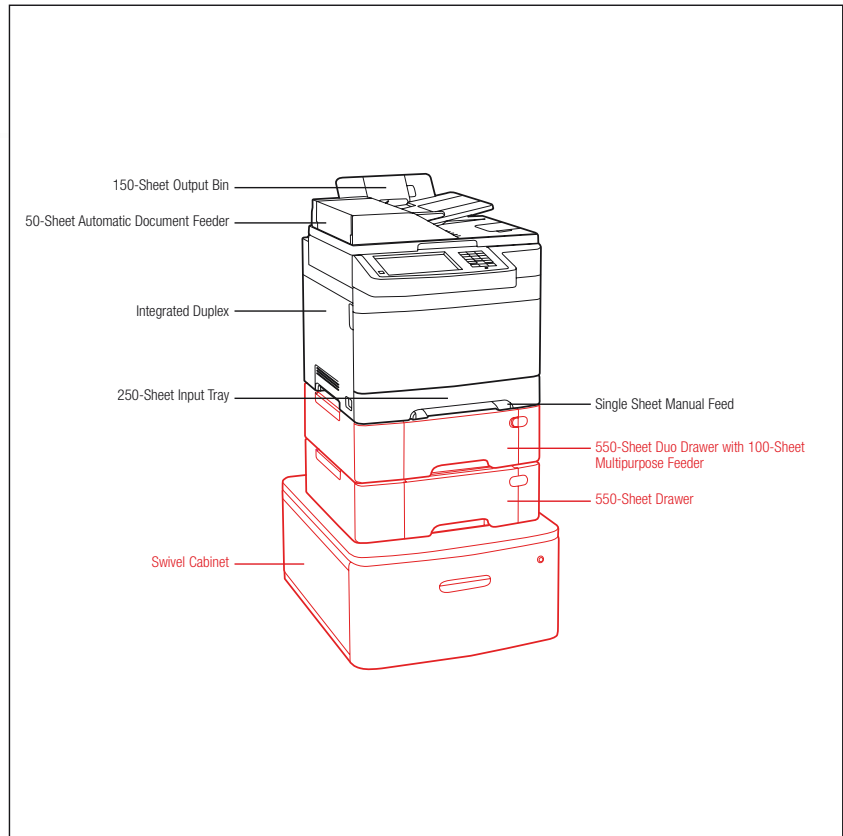

■ Paper Handling Standard
■ Paper Handling Optional

MULTIFUNCTION COLOR LASER

Part #	Model
26G0120	Lexmark X548de

Part #	Laser Toner/Print Cartridge
C546U1KG	C546, X546 Black Extra High Yield Return Program Toner Cartridge
C544X1CG	C544, X544 Cyan Extra High Yield Return Program Toner Cartridge
C544X1MG	C544, X544 Magenta Extra High Yield Return Program Toner Cartridge
C544X1YG	C544, X544 Yellow Extra High Yield Return Program Toner Cartridge
C540H1KG	C54x, X54x Black High Yield Return Program Toner Cartridge
C540H1CG	C54x, X54x Cyan High Yield Return Program Toner Cartridge
C540H1MG	C54x, X54x Magenta High Yield Return Program Toner Cartridge
C540H1YG	C54x, X54x Yellow High Yield Return Program Toner Cartridge
C540A1KG	C54x, X54x Black Return Program Toner Cartridge
C540A1CG	C54x, X54x Cyan Return Program Toner Cartridge
C540A1MG	C54x, X54x Magenta Return Program Toner Cartridge
C540A1YG	C54x, X54x Yellow Return Program Toner Cartridge
C546U2KG	C546, X546 Black Extra High Yield Toner Cartridge
C544X2CG	C544, X544 Cyan Extra High Yield Toner Cartridge
C544X2MG	C544, X544 Magenta Extra High Yield Toner Cartridge
C544X2YG	C544, X544 Yellow Extra High Yield Toner Cartridge
C540H2KG	C54x, X54x Black High Yield Toner Cartridge
C540H2CG	C54x, X54x Cyan High Yield Toner Cartridge
C540H2MG	C54x, X54x Magenta High Yield Toner Cartridge
C540H2YG	C54x, X54x Yellow High Yield Toner Cartridge
C540X75G	C54x, X54x Waste Toner Bottle
C540X71G	C54x, X54x Black Imaging Kit
C540X74G	C54x, X54x Black and Color Imaging Kit

Part #	Paper Handling
3064022	C546, X546, X548 550-Sheet Drawer
3063958	C54x, X54x 550-Sheet Duo Drawer with 100-Sheet MPF

Part #	Furniture
3052765	Swivel Cabinet

Part #	Memory Options
1025041	256MB DDR2-DRAM
1025042	512MB DDR2-DRAM
1025043	1024MB DDR2-DRAM
14F0245	256MB Flash Card
30G0287	Arabic Font Card
30G0828	Japanese Font Card
30G0825	Korean Font Card
30G0826	Simplified Chinese Font Card
30G0827	Traditional Chinese Font Card

Part #	Application Solutions
26G0050	X548 Forms and Bar Code Card
26G0051	X548 Card for IPDS
26G0052	X548 Card for PRESCRIBE Emulation

57X9000	Lexmark PrintCryption Card

Part #	Connectivity
1021294	USB Cable (2-meter)

Part #	Extended Warranties
2354319	X548 2-Years Total Onsite Service, Next Business Day
2354320	X548 3-Years Total Onsite Service, Next Business Day
2354321	X548 4-Years Total Onsite Service, Next Business Day
2354322	X548 5-Years Total Onsite Service, Next Business Day
2354323	X548 1-Year Onsite Service Renewal, Next Business Day

Part #	User Replaceable Parts
40X5471	ADF Separator Roll
40X5472	ADF Separator Pad
40X5535	ADF Flatbed Cushion
40X5470	ADF Paper Tray
40X5484	Output Bin Extension
C540X31G	C540, C543, C544, X543, X544 Black Developer Unit
C540X32G	C540, C543, C544, X543, X544 Cyan Developer Unit
C540X33G	C540, C543, C544, X543, X544 Magenta Developer Unit
C540X34G	C540, C543, C544, X543, X544 Yellow Developer Unit