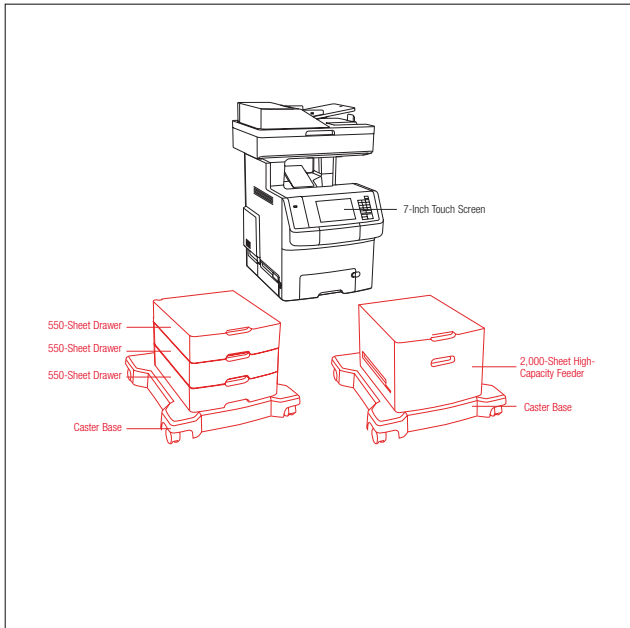

Part #	Model
34T5012	Lexmark X748de

Part #	Laser Toner/Print Cartridge
X746H1KG	X746, X748 Black High Yield Return Program Toner Cartridge
X748H1CG	X748 Cyan High Yield Return Program Toner Cartridge
X748H1MG	X748 Magenta High Yield Return Program Toner Cartridge
X748H1YG	X748 Yellow High Yield Return Program Toner Cartridge
X746A1CG	X746, X748 Cyan Return Program Toner Cartridge
X746A1MG	X746, X748 Magenta Return Program Toner Cartridge
X746A1YG	X746, X748 Yellow Return Program Toner Cartridge
X746H2KG	X746, X748 Black High Yield Toner Cartridge
X748H2CG	X748 Cyan High Yield Toner Cartridge
X748H2MG	X748 Magenta High Yield Toner Cartridge
X748H2YG	X748 Yellow High Yield Toner Cartridge
X746A2CG	X746, X748 Cyan Toner Cartridge
X746A2MG	X746, X748 Magenta Toner Cartridge
X746A2YG	X746, X748 Yellow Toner Cartridge
C734X77G	Waste Toner Box
C734X20G	Photoconductor Unit
C734X24G	Photoconductor Unit, 4-Pack

Part #	Paper Handling
27S2100	550-Sheet Drawer
27S2400	2,000-Sheet High Capacity Feeder
27S2650	550-Sheet Specialty Media Drawer
27S2190	4.8 inch (12.2 cm) Spacer

Part #	Furniture
3052765	Swivel Cabinet
34T5114	C74x, X74x Caster Base

Part #	Memory Options
1025041	256MB DDR2-DRAM
1025042	512MB DDR2-DRAM
1025043	1024MB DDR2-DRAM
14F0245	256MB Flash Card
30G0287	Arabic Font Card
30G0828	Japanese Font Card
30G0825	Korean Font Card
30G0826	Simplified Chinese Font Card
30G0827	Traditional Chinese Font Card

Part #	Application Solutions
57X9000	Lexmark Print/Cryption Card
34T5121	X746, X748 Card for IPDS
34T5122	X746, X748 Card for PRESCRIBE Emulation
34T5120	X746, X748 Forms and Bar Code Card

Part #	Connectivity
27X0025	MarkNet N8250 802.11b/g/n Wireless Print Server

1021294	USB Cable (2-meter)
14F0000	Parallel 1284-B Interface Card
1021231	Parallel Cable (10-foot)
14F0100	RS-232C Serial Interface Card

Part #	Extended Warranties
2355080	X748 2-Years Total (1+1) Onsite Service, Next Business Day
2355081	X748 3-Years Total (1+2) Onsite Service, Next Business Day
2355082	X748 4-Years Total (1+3) Onsite Service, Next Business Day
2355083	X748 5-Years Total (1+4) Onsite Service, Next Business Day
2355084	X748 1-Year Onsite Service Renewal, Next Business Day

Part #	User Replaceable Parts
40X8110	C74x, X74x Fuser Maintenance 110-120V
40X8307	C74x, X74x Transfer Belt Maintenance Kit
40X5187	ADF Separator Pad
40X5188	ADF Pick Assembly
40X5189	ADF Pick Pad
40X5168	Pick Tire
40X5152	Pick Tire, Specialty Media Drawer

Part #	Installation Service
2355087	X748 Install, De-Install Service

Part #	Embedded Apps
82S0082	Lexmark Scan to Network Premium