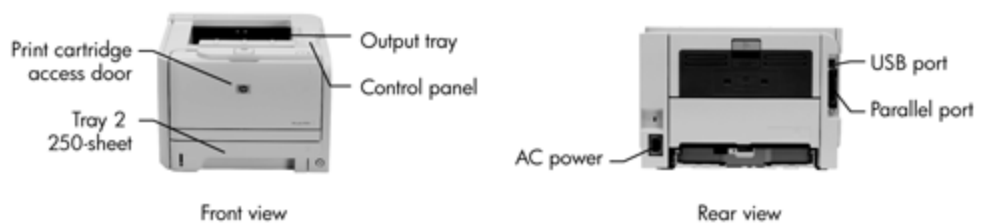

Power Supply Type	Internal
Power Supply Required	110-volt input voltage: 110 to 127 VAC (+/- 10%), 60 Hz (+/- 2 Hz)
Power Consumption	550 watts (printing), 7 watts (ready), 7 watts (sleep), 0.4 watts (off)⁴
Typical Electricity Consumption (TEC)	1.949 kWh/Week
ENERGY STAR® Qualified	No
Mac Compatible	Yes
Dimensions (W x D x H)	14.4 x 26.7 x 10.1 in (maximum), 14.4 x 14.5 x 10.1 in (minimum)
Weight	21.8 lb
Dimensions, Metric	365 x 677 x 268 mm (maximum), 365 x 368 x 268 mm (minimum)
Weight, Metric	10 kg
Shipping Dimensions	18.93 x 13.00 x 18.30 in
Shipping Weight	27.2 lb
Shipping Dimensions, Metric	481 x 330 x 465 mm
Shipping Weight, Metric	12.4 kg
Pallet Dimensions	48 x 40 x 97.8 in
Pallet Dimensions, Metric	1200 x 1000 x 2485 mm
Pallet Weight	1004.7 lb
Pallet Weight, Metric	456.7 kg
Quantity Per Pallet	35

HP LaserJet P2035 (P2035 shown)

Jetdirect Products

- [HP Jetdirect en1700](#) (J7988G) (Discontinued)
- [HP Jetdirect en3700](#) (J7942G) (Discontinued)
- [HP Jetdirect ew2400](#) (J7951G) (Discontinued)
- [HP Jetdirect ew2500 802.11b/g Wireless Print Server](#) (J8021A)

Accessories

Cables

HP Hi-Speed USB Cable (6 ft./1.8 m) (Q6264A) (Discontinued)

Connectivity

- HP Wireless Printing Upgrade Kit (Q6236A) (Discontinued)
- HP USB Network Print Adapter (Q6275A) (Discontinued)
- HP 2101nw Wireless G Print Server (Q6301A) (Discontinued)

Compatible Supplies

HP LaserJet Cartridges and Kits

- HP 05A Black Original LaserJet Toner Cartridge ([CE505A](#))
- HP 05A 2-pack Black Original LaserJet Toner Cartridges ([CE505D](#))

Compatible Paper Products

Top Recommended Papers

HP LaserJet Paper			
8.5 x 11 in	24 lb	500 sheets	HPJ1124

HP Brochure and Presentation Papers

HP Premium Glossy Presentation Paper			
8.5 x 11 in	32 lb	250 sheets	CG988A

HP Laser Glossy Tri-fold Brochure Paper